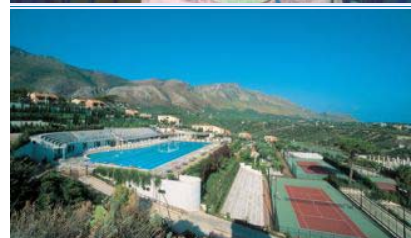

TRABIA (Palermo)

RESORT

Dream Deals

TORRE ARTALE

Family Friendly

In the lovely town of Trabia, close to Termini Imerese, the well-known Sicilian tourist resort, stands the popular Torre Artale Apart Hotel Complex, housed in a lovely ex noble residence surrounded by beautiful gardens. This complex can offer different types of accommodation ranging from normal standard rooms in the Rosamarina hotel to 3,4,5, & 6 bedded apartments.

Torre Artale, besides offering the sporting facilities, delicious food, and relaxation is the ideal starting point to explore the interesting places in the surrounding area, namely the nearby Trabia city centre which is only 3Km from the resort, Termini, Caccamo as well as Himeria, Cefalu', and Palermo.

Apartments

Rosamarina Annex

Facilities

Facilities

Bath/Shower, Bedroom, Living /Kitchenette.

Bath/Shower, Telephone, Air Conditioning.

Resort

Facilities

Pagoda Restaurant, Torchio Restaurant, Prato Restaurant, Kids Swimming Pool, Olympic Swimming Pool, Pool Side Bar, Lounge Bar, 5 Tennis Courts, Volley Ball, Basket Ball, 2 Bowling Greens, Pool Table, Mini Golf, Bazaar, Salon, Football Pitch, Library, Medical assistance, Air Conditioned Public Areas, Complimentary Shuttle to the Private Beach (Open Mid June to Mid September) Solarium, Massage Treatment Room, Gym, Children's Mini Club, Leisure Activities (June to September) Scuba Diving (*Near By), Conference Room, Laundry, Television in Lounge, Deposit Box At Front Office, Scooter Rentals, Bicycle Rentals, Private Parking.

A moderate charge may apply on certain services

How to get there:

By Car:

From Palermo Airport, take the highway in the direction of Palermo. Once in Palermo take highway A19 towards Catania. Exit at Trabia.

By Train